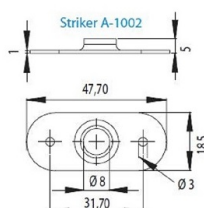

EXTRA ACCESSORIES

SISO A/S

Mileparken 11
DK-2740 Skovlunde
Denmark
VAT: DK 24786013

Phone +45 45 830 900

www.siso.dk
siso@siso.dk

Danske Bank
Nytorv Branch
Copenhagen
SWIFT: DABADKKK

Account no.
4180 3112 112936
IBAN Account
DK7230003112112936