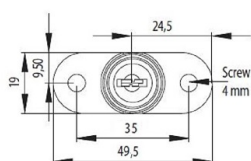

PRODUCT SHEET

Description:

Push Button Lock 1003, $\varnothing 19 \times 23 \text{ mm}$, Black Anodized, CK SISO

Item number:

14.03.031-2

Units	Box	Carton	HS Code	Barcode
Pcs.	12	240	8301300000	
				5704866034548