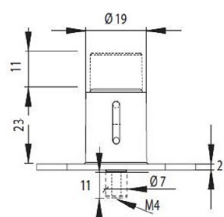

PRODUCT SHEET

Description:

Push Button Lock 1003, $\varnothing 19 \times 23 \text{ mm}$, Black Anodized, CK SISO

Item number:

14.03.031-2

Units	Box	Carton	HS Code	Barcode
Pcs.	12	240	8301300000	
				5704866034548