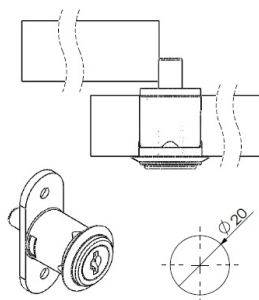

PRODUCT SHEET

Description:

Push Button Lock 1003, $\varnothing 19 \times 23 \text{ mm}$, Black Anodized, CK SISO

Item number:

14.03.031-2

Units	Box	Carton	HS Code	Barcode
Pcs.	12	240	8301300000	
				5704866034548