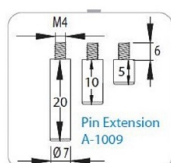

EXTRA ACCESSORIES

SISO A/S

Mileparken 11
DK-2740 Skovlunde
Denmark
VAT: DK 24786013

Phone +45 45 830 900

www.siso.dk
siso@siso.dk

Danske Bank
Nytorv Branch
Copenhagen
SWIFT: DABADKKK

Account no.
4180 3112 112936
IBAN Account
DK7230003112112936